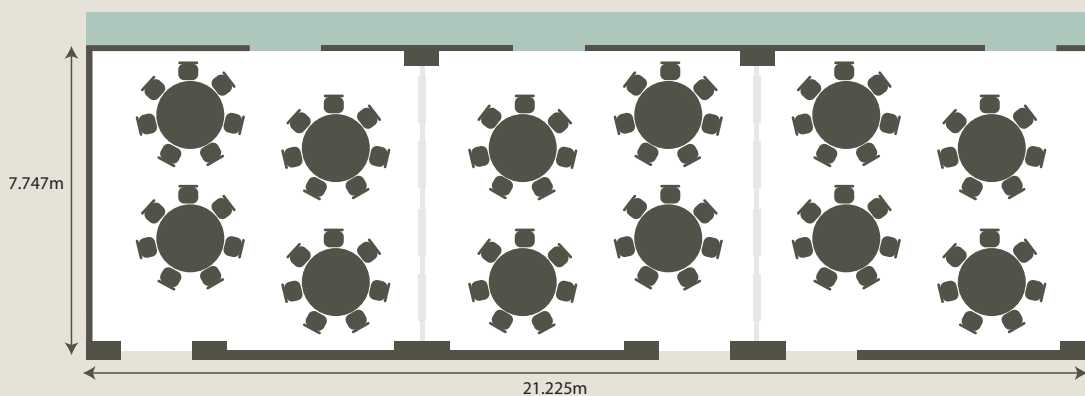

# THE GARDEN SUITE

Cabaret / rounds - three rooms

Theatre - one room

Rounds - with adjoining breakout room for lunch

Classroom - one room

U shape - one room

Boardroom - one room

Style of room	One room	Two rooms	Three rooms
Reception	150	175	250
Cabaret / rounds	40	80	120
Classroom	25	45	70
Theatre	60	100	160
Boardroom	22		
U shape	18		