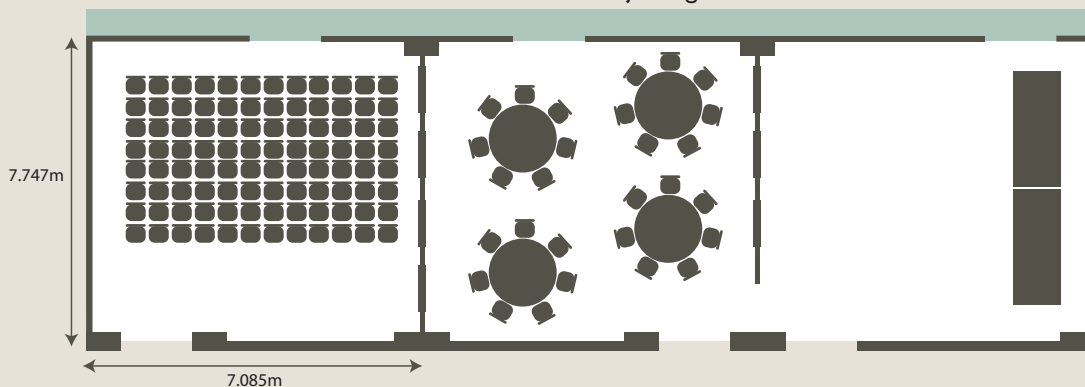

# THE GARDEN SUITE

Cabaret / rounds - three rooms

Theatre - one room

Rounds - with adjoining breakout room for lunch

Classroom - one room

U shape - one room

Boardroom - one room

Style of room	One room	Two rooms	Three rooms
Reception	150	175	250
Cabaret / rounds	40	80	120
Classroom	25	45	70
Theatre	60	100	160
Boardroom	22		
U shape	18		