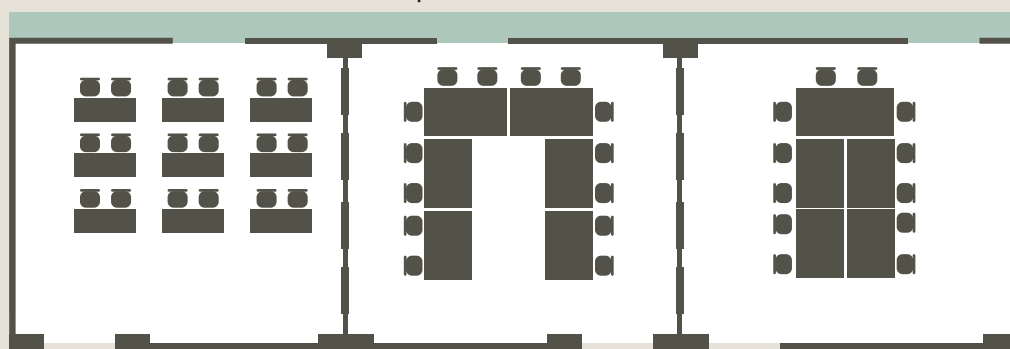

# THE GARDEN SUITE

Cabaret / rounds - three rooms

Theatre - one room

Rounds - with adjoining breakout room for lunch

Classroom - one room

U shape - one room

Boardroom - one room

Style of room	One room	Two rooms	Three rooms
Reception	150	175	250
Cabaret / rounds	40	80	120
Classroom	25	45	70
Theatre	60	100	160
Boardroom	22		
U shape	18		